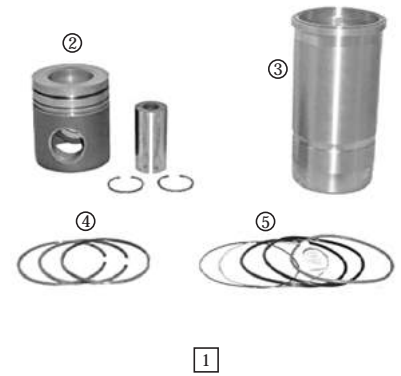

Notes	Wuhlermann No	OEM No	Description	
TD162F, TD162FL, TD162FS	13010068	275643	Piston and Liner Set Ø 144,01 mm	Pos. (1)
	13010069	-	Piston and Pin (Without Rings) Ø 144,01 mm	Pos. (2)
	50010070	-	Cylinder Liner Ø 144,01 mm	Pos. (3)
TD162F, TD162FS	13010071	276036	Piston Ring Set Ø 144,01 mm	Pos. (4)
TD162F, TD162FL, TD162FS, TD163ES, D16A	13010072	270935 (271118)	Cylinder Liner Sealing Ring Kit	Pos. (5)
TD162C	13010073	3826843	Piston and Liner Set Ø 144,01 mm	Pos. (1)
	13010074	-	Piston and Pin (Without Rings) Ø 144,01 mm	Pos. (2)
TD162F, TD162FL, TD162FS	13010070	-	Cylinder Liner Ø 144,01 mm	Pos. (3)
TD162C	13010075	3826935	Piston Ring Set Ø 144,01 mm	Pos. (4)
TD162F, TD162FL, TD162FS, TD163ES, D16A	13010072	270935 (271118)	Cylinder Liner Sealing Ring Kit	Pos. (5)