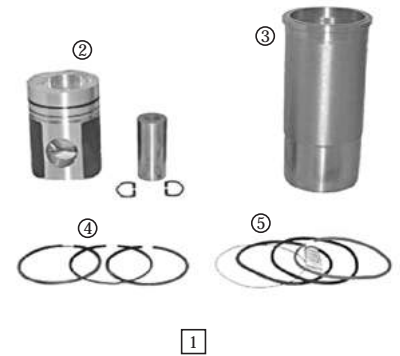

Notes	Wuhlermann No	OEM No	Description	
TAMD120*, TD120F*, TD120G*, TD120GA*, TD121D*, TD121F*, TD121G*, TMD121C* *From Engine 470130-	13010059	275626 (275399) (275061) (275075) (275076)	Piston and Liner Set Ø 130,175 mm	Pos. (1)
TAMD120*, TD120F*, TD120G*, TD120GA*, TD121D*, TD121F*, TD121G*, TMD121C*, TD120F, TD120G, TD120GA, TD121F, TD121D, TD121G	13010058	-	Piston and Pin (Without Rings) Ø 130,175 mm	Pos. (2)
TAMD120A*, TAMD120AK*, TAMD120C*, TAMD120OE*, TD120C*, TD120D*, TD120E*, TD120F*, TD120G*, TD120GA*, TD120G*, TD120GA*	13010055	470286 (470480)	Cylinder Liner Ø 130,175 mm	Pos. (3)
TAMD120, TMD120A, TD121D, F10, F12	13010051	275321 (270603)	Piston Ring Set Ø 130,175 mm	Pos. (4)
TD120C, TD120D, TD120E, TD120F, TD120FA, TD120FB, TD120FC, TD120G, TD120GA	13010056	271156 (275730)	Cylinder Liner Sealing Ring Kit	Pos. (5)
TD120F, TD120G, TD120GA, TD121F, TD121D, TD121G	13010060	275635	Piston and Liner Set Ø 130,175 mm	Pos. (1)
TAMD120*, TD120F*, TD120G*, TD120GA*, TD121D*, TD121F*, TD121G*, TMD121C*, TD120F, TD120G, TD120GA, TD121F, TD121D, TD121G	13010058	-	Piston and Pin (Without Rings) Ø 130,175 mm	Pos. (2)
TD121D, TD121G, TAMD122S, TID121FG, TD122F, TD122FS, TD122GA	13010061	478149	Cylinder Liner Ø 130,175 mm	Pos. (3)
TAMD120, TMD120A, TD121D, F10, F12	13010050	275321 (270603)	Piston Ring Set Ø 130,175 mm	Pos. (4)
TD121F, TD121FA, TD121FB, TD121FC, TD121FE, TD121FF, TD121FK*, TD121G*, TD121GD* (* eng.no.-131995)	13010062	271155 (275755)	Cylinder Liner Sealing Ring Kit	Pos. (5)