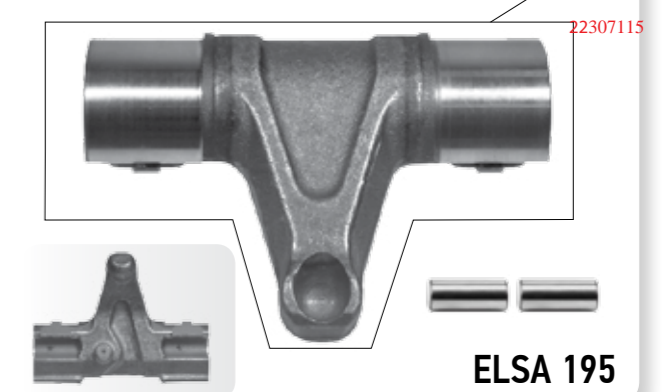

22301103 > MEKANİZMA SETİ / MECHANISM SET

22310106 > AYAR MEKANİZMA KAPAK  
ADJUSTING MECHANISM COVER

22307131 > MASURA BİLYA YATAK TAKIMI / LEVER

ELSA 225

22307121 > MASURA BİLYA YATAK TAKIMI / LEVER

ELSA 195