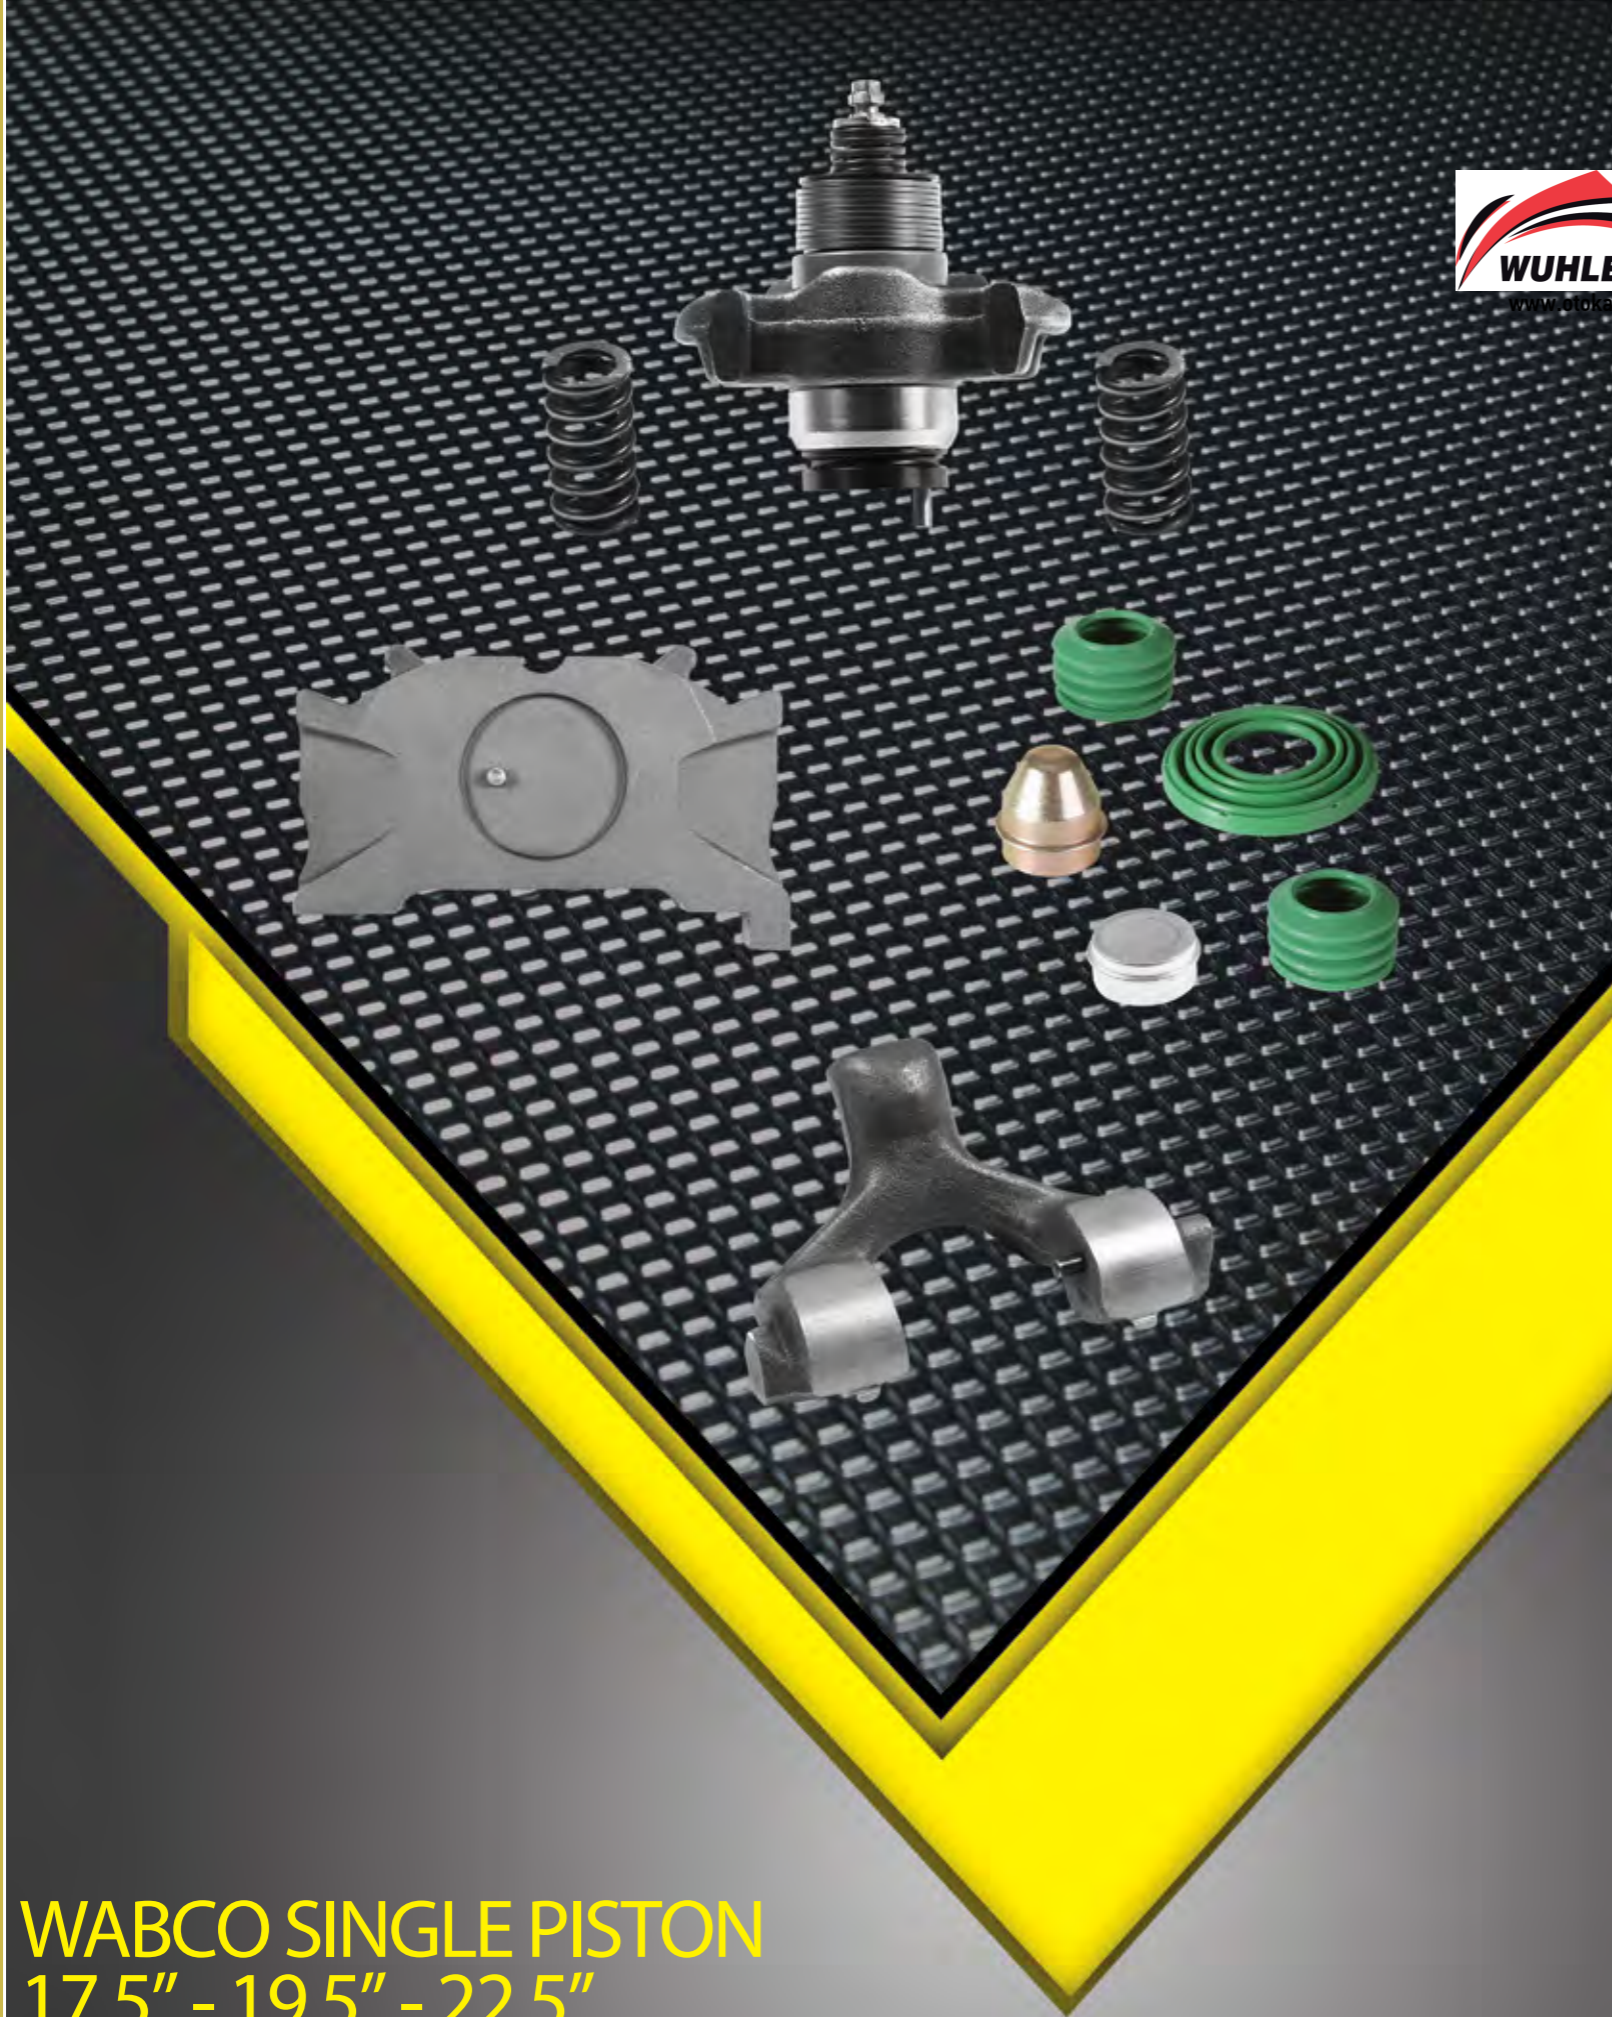

SB 6.../SB 7...
SN 6.../SN 7...
SK 7.../SK 7...
SL 7/SK 7 - ST...

SINGLE PISTON 17.5"

SINGLE PISTON
M 17.5"
M 19.5"
M 22.5"

WABCO SINGLE PISTON 17.5" - 19.5" - 22.5" ...