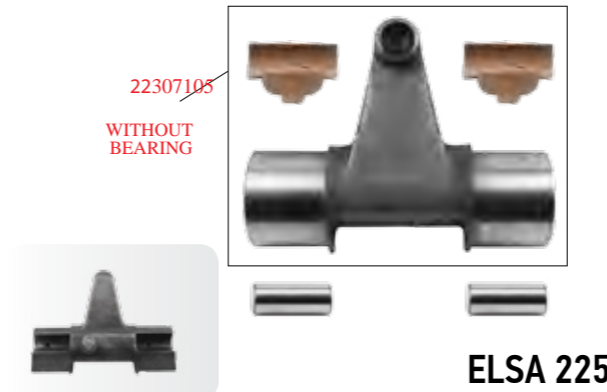

22307131 > MASURA BİLYA YATAK TAKIMI / LEVER

ELSA 225