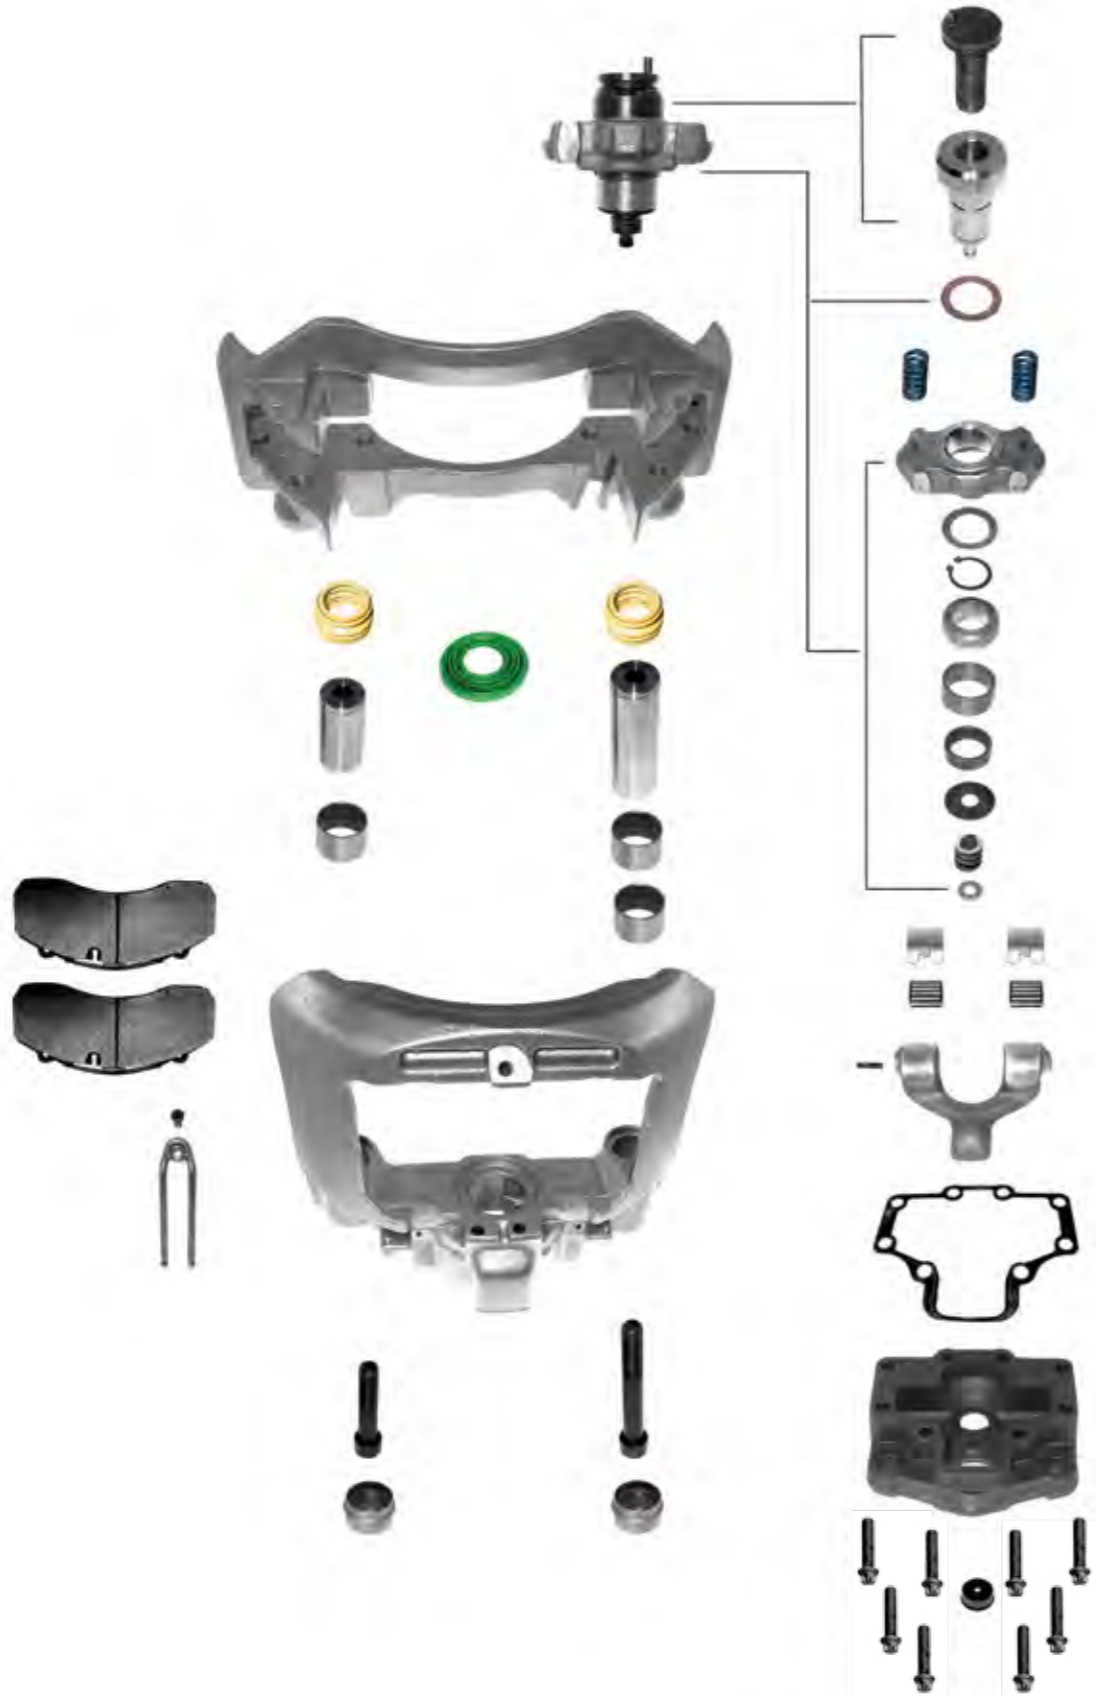

SINGLE PISTON 19.5" - 22.5"