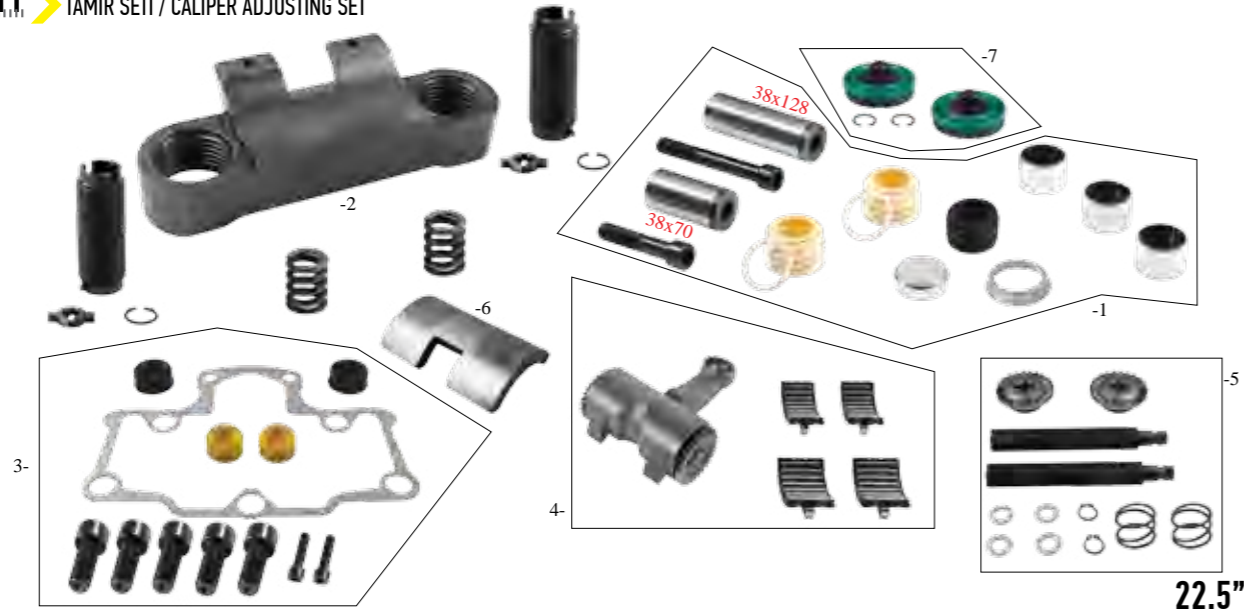

22201111 TAMİR SETİ / CALIPER ADJUSTING SET

PARÇA NO PART NUMBER	STOK KODU STOCK CODE	PARÇA ADI PART NAME	ÖLÇÜ DIMENSION	ADET PIECE
1	22252116	TOZ LASTİK VE PERNO TAKIMI / CALIPER PIN & DUST RUBBER SET		1
2	22207102	MASURA BİLYA YATAĞI VE CİVATA TAKIMI / SHAFT HOUSING & BOLT SET		1
3	22256103	KAPAK CONTA VE KEÇE TAKIMI / CALIPER HEAD GASKET AND SEAL SET		1
4	22207103	MASURA BİLYA YATAĞI SETİ VE BİLYA TAKIMI / LEVER AND ROLLER BEARING SET		1
5	22255102	MASURA BİLYA YATAĞI CİRCİR TAKIMI/ LEVER BEARING ADJUSTING SET		1
6	22207107	MASURA BİLYA YATAĞI / ROLLER BEARING HOUSING		1
7	22250104	TOZ LASTİK TAKIMI / DUST RUBBER SET		1

22.5"