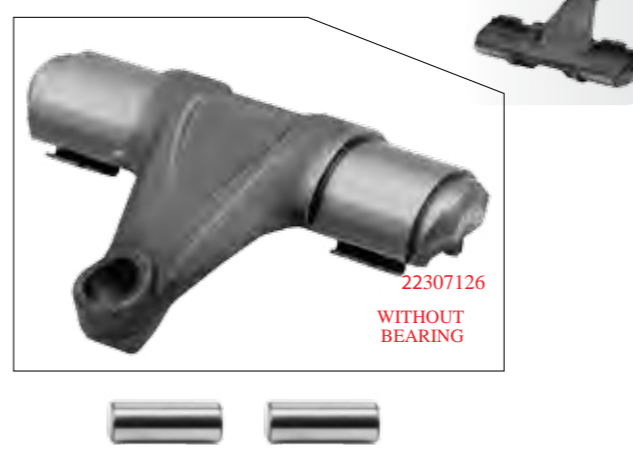

22307125 > MASURA BİLYA YATAK TAKIMI / LEVER