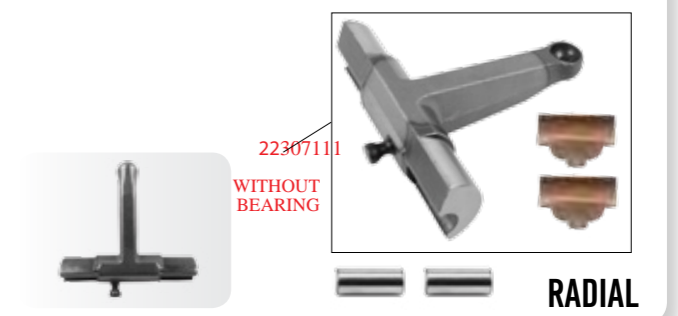

22307132 MASURA BİLYA YATAK TAKIMI / LEVER