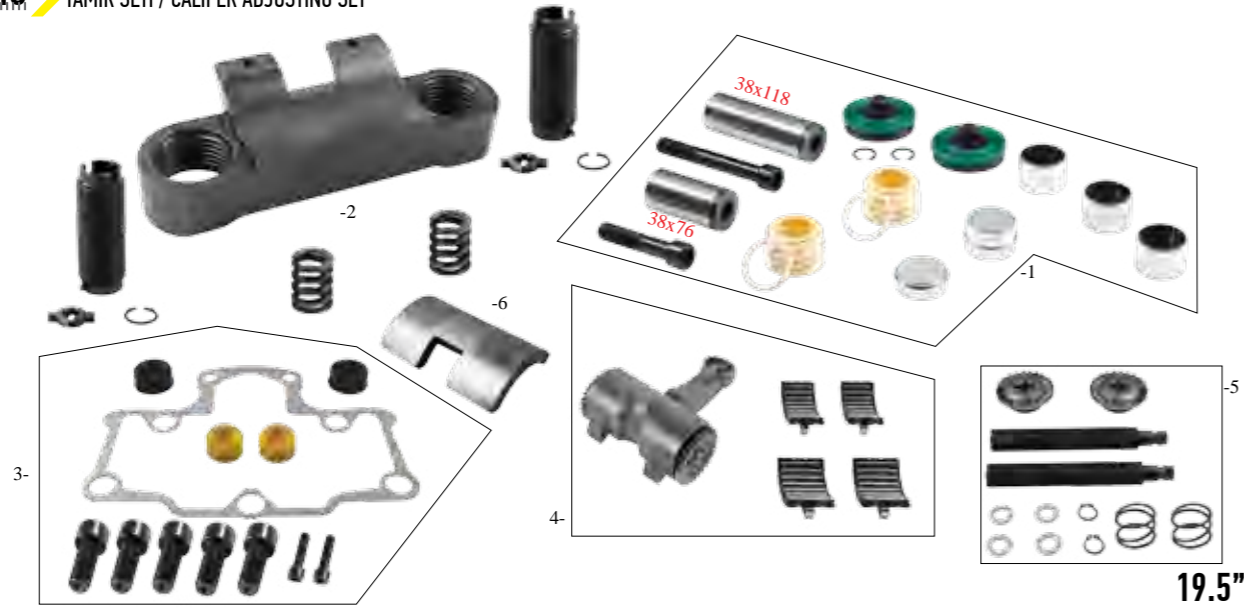

22201110 TAMİR SETİ / CALIPER ADJUSTING SET

PARÇA NO PART NUMBER	STOK KODU STOCK CODE	PARÇA ADI PART NAME	ÖLÇÜ DIMENSION	ADET PIECE
1	22252112	TOZ LASTİK VE PERNO TAKIMI / CALIPER PIN & DUST RUBBER SET		1
2	22207102	MASURA BİLYA YATAĞI VE CİVATA TAKIMI / SHAFT HOUSING & BOLT SET		1
3	22256103	KAPAK CONTA VE KEÇE TAKIMI / CALIPER HEAD GASKET AND SEAL SET		1
4	22207103	MASURA BİLYA YATAĞI SETİ VE BİLYA TAKIMI / LEVER AND ROLLER BEARING SET		1
5	22255102	MASURA BİLYA YATAĞI CİRCİR TAKIMI/ LEVER BEARING ADJUSTING SET		1
6	22207107	MASURA BİLYA YATAĞI / ROLLER BEARING HOUSING		1

19.5"