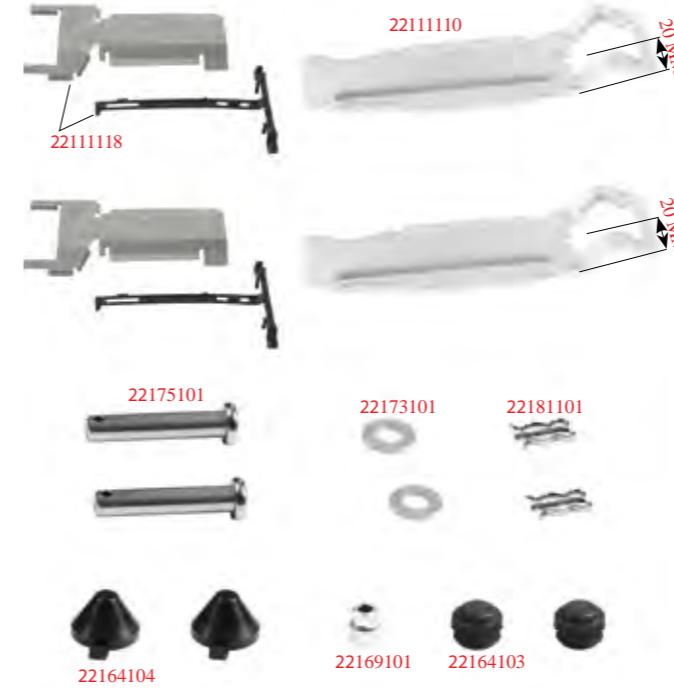

22111112 > İPAT TUTUCU TAMİR TK.
BRAKE PAD RETAINER KIT

GENİŞ AÇILI

SB6.../SB7...

K002311