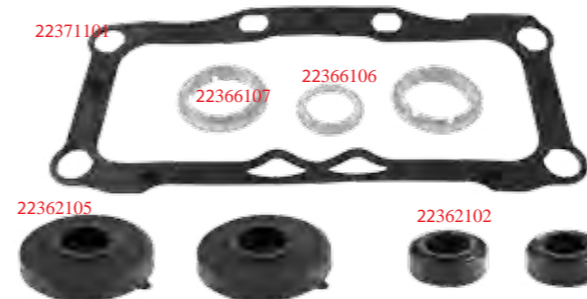

22371113 CONTA VE TOZ LASTİK TAKIMI
COVER GASKET & RUBBER SET