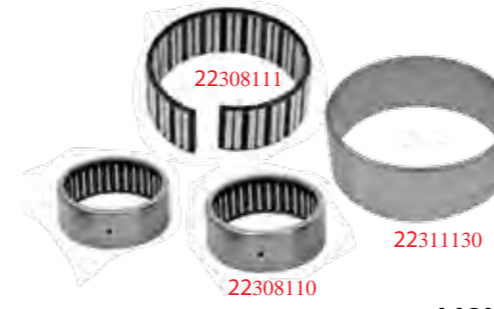

22308112 MASURA BİLYA TAKIMI
ROLLER BEARING SET

MCK1344

22308110 MASURA BİLYA
ROLLER BEARING

22308111 MASURA BİLYA
ROLLER BEARING