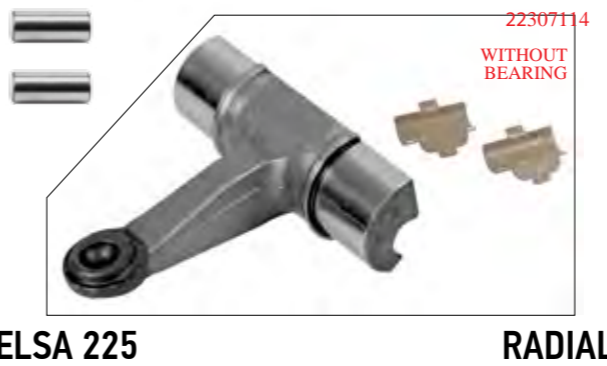

22301117 > ÜNİVERSAL MEKANİZMA SETİ  
UNIVERSAL MECHANISM SET

AXIAL / RADIAL

22310111 > ÜNİVERSAL MEKANİZMA KAPAĞI BİLYALI  
UNIVERSAL MECHANISM COVER (W/BEARING)

AXIAL / RADIAL

22307122 > MASURA BİLYA YATAK TAKIMI / LEVER