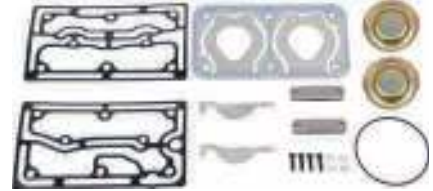

90106036

Ø85 mm - 704 CC - Stroke 62 mm

APPLICATION

RENAULT 480
VOLVO FH12 / FH16 / FM12 / FM9 / NH12
DAF

OEM REF.

4127040140 - 4127040000
85000614 - 1523988 - 20842990
20478151 - 20569928 - 20773343
20382345

OT901175

Cylinder Head With Plate Kit

Oem Ref. No:
4127049342
4127049352
4127049332
20869388
20569930
20775236
20845004

OT90117605

Valve Plate Kit

901589

Cylinder Head

OT901176

Repair Kit

Oem Ref. No:
4127049362

901590

Cylinder Head

OT901181

Valve Kit

901887

Crankcase

OT90117604

Repair Kit

Properties : Use for old version cylinder Repair kit. Yıpranmış kapaklar için.