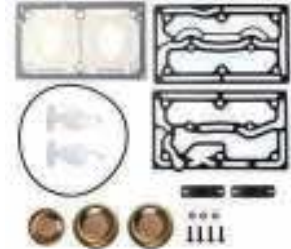

90106081

Ø85 mm - 636 CC - Stroke 56 mm

APPLICATION

RENAULT 430 / 440
VOLVO FH16 / MACK MP10

OEM REF.

9125140040
9125140090
9125120080
9125120290

OT901711

Cylinder Head With Plate Kit

Oem Ref. No:
9125129352

OT90171205

Valve Plate Kit

Oem Ref. No:

901874

Cylinder Head

OT901712

Repair Kit

Oem Ref. No:

9011478

Cylinder Head

OT901713

Valve Kit

901565

Plate

OT90171204

Repair Kit

Properties *Use for old version cylinder Repair kit. Yıpranmış kapaklar için.