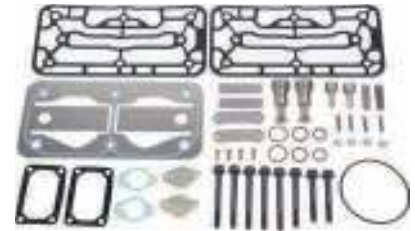

01.04.144

01.04.143

90104144 / 90104143

Ø92 mm - 720 CC - Stroke 54 mm

APPLICATION

RENAULT / DEUTZ
VOLVO B7 / 3 SERIES BUS / DORUK H100 / OTOKAR

OEM REF.

LK4944 / K002183
LK4954 / K010866
7421098922 / 85003885
85009885 / 21101027
7485003045 / 21040143
7421040143 / 7421101027

9011444

Cylinder Head

Oem Ref. No:
LK4944
LK4954
7421098922

OT901670

Cylinder Head With Plate Kit

Oem Ref. No:
LK4944
LK4954
7421098922
K009875

9011161

Cylinder Head

OT90126401

Repair Kit

9011162

Valve Plate

Oem Ref. No: K12074

OT901264

Repair Kit

Oem Ref. No:
7421136724
K012086
1760871

OT901568

Valve Plate Kit

Oem Ref. No:
21136726

OT90126404

Repair Kit

Properties : Use for old version cylinder Repair kit. Yıpranmış kapaklar için.