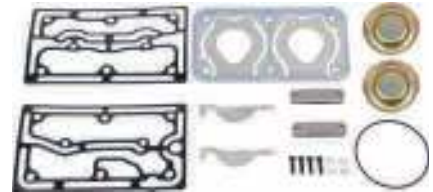

90106036

Ø85 mm - 704 CC - Stroke 62 mm

APPLICATION

RENAULT 480
VOLVO FH12 / FH16 / FM12 / FM9 / NH12
DAF

OEM REF.

4127040140 - 4127040000
85000614 - 1523988 - 20842990
20478151 - 20569928 - 20773343
20382345

OT901175

Cylinder Head With Plate Kit

Oem Ref. No:
4127049342
4127049352
20869388
20775236
20845004
20569930
4127049332

OT90117605

Valve Plate Kit

901589

Cylinder Head

OT901176

Repair Kit

Oem Ref. No:
4127049362

901590

Cylinder Head

OT901181

Valve Kit

901887

Crankcase

OT90117604

Repair Kit

Properties : Use for old version cylinder Repair kit. Yıpranmış kapaklar için.