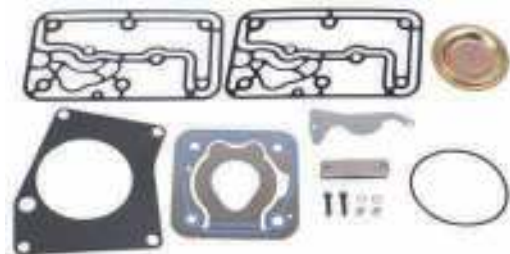

901368

Cylinder Head

Oem Ref. No:
0001305019
4123526582

OT90113007

Repair Kit

901339

Crankcase

Oem Ref. No:
0001300310
9111530132
4123520156