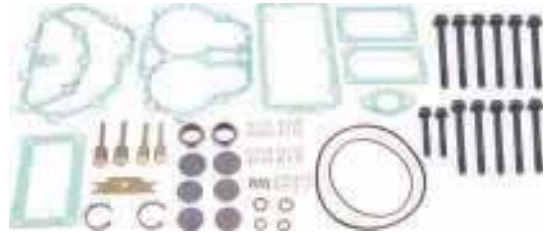

OT90105201

Repair Kit