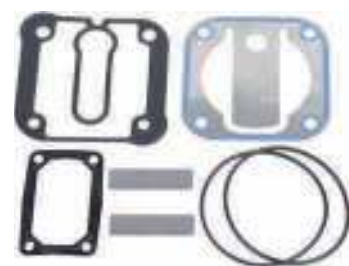

90104131 / 90104148

Ø80 mm - 225 CC

APPLICATION

IVECO
CUMMINS
DAF LF45 / LF55
LEYLAND

OEM REF.

LK3846
LK3839

9011301

Cylinder Head

Oem Ref. No:
1439981
SEB01629/004

OT901643

Cylinder Head With Plate Kit

9011290

Valve Plate

OT90115902

Repair Kit

OT901638

Valve Plate Kit

Oem Ref. No:
1452714
1689834

OT90115903

Repair Kit

Oem Ref. No:
1689826

9011314

Crankcase

OT90115904

Repair Kit

Properties :Use for old version cylinder Repair kit. Yıpranmış kapaklar için.