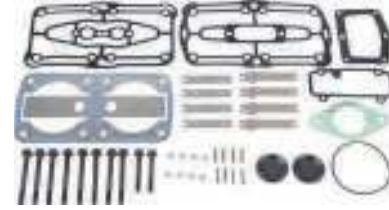

OT90151401

Repair Kit