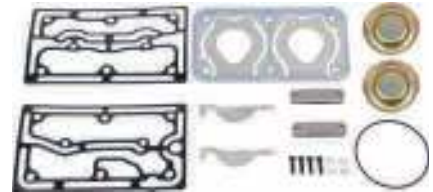

90106036

Ø85 mm - 704 CC - Stroke 62 mm

APPLICATION

RENAULT 480
VOLVO FH12 / FH16 / FM12 / FM9 / NH12
DAF

OEM REF.

4127040140 - 4127040000
85000614 - 1523988 - 20842990
20478151 - 20569928 - 20773343
20382345

OT901175

Cylinder Head With Plate Kit

Oem Ref. No:
4127049342
4127049352
4127049332
20869388
20569930
20775236
20845004

OT90117605

Valve Plate Kit

901589

Cylinder Head

OT901176

Repair Kit

Oem Ref. No:
4127049362

901590

Cylinder Head

OT901181

Valve Kit

901887

Crankcase

OT90117604

Repair Kit

Properties : Use for old version cylinder Repair kit. Yıpranmış kapaklar için.