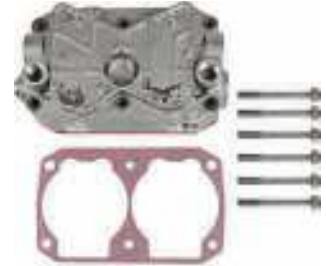

90105149

Ø86 mm - 460 CC

APPLICATION

BELDE OTOBÜS (935 (EURO MOTOR)

CUMMINS

BMC PROCITY

OEM REF.

LP4865 / K033404N00 / K033404N10

9P925474 / 5257939 / 1194430 / 3957727

4898081 / 4895964 / 3977147

9011374

Cylinder Head

OT901677

Cylinder Head With Plate Kit

Oem Ref. No:
K023570
K047839K50
52579390

9011373

Cylinder Head

OT90167901

Repair Kit

OT901676

Valve Plate Kit

OT901679

Repair Kit

9011372

Valve Plate

OT90167902

Repair Kit

Properties : Use for old version cylinder Repair kit. Yıpranmış kapaklar için.