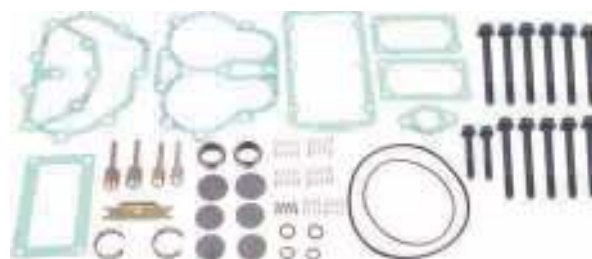

OT90105201

Repair Kit