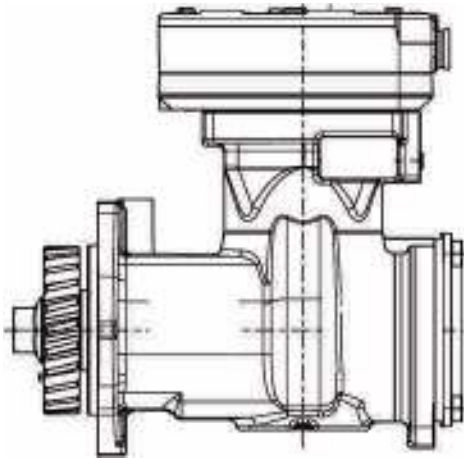

90104123 / 90104124 90104125

Ø85 mm - 318 CC - Stroke 56 mm

APPLICATION

BMC PRO 935 / PRO 940

OEM REF.

9111535400

9111539360

9111539350 / 9111535100

OT901430

Cylinder Head With Plate Kit

Oem Ref. No:
OT90104124
9111539360
9111539202