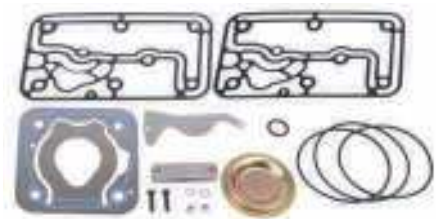

OT90113005

Valve Plate Kit

901367

Cylinder Head

Oem Ref. No:
0009982790
4123526594

OT901130

Repair Kit

Oem Ref. No:
4123529232
0011301015