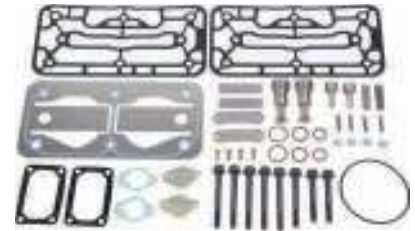

90104144 / 90104143

Ø92 mm - 720 CC - Stroke 54 mm

APPLICATION

RENAULT / DEUTZ
VOLVO B7 / 3 SERIES BUS / DORUK H100 OTOKAR

OEM REF.

LK4944 / K002183
LK4954 / K010866
7421098922 / 85003885
85009885 / 21101027
7485003045 / 21040143
7421040143 / 7421101027

9011444

Cylinder Head

Oem Ref. No:
LK4944
LK4954
7421098922

OT901670

Cylinder Head With Plate Kit

Oem Ref. No:
LK4944
LK4954
7421098922
K009875

9011161

Cylinder Head

OT90126401

Repair Kit

9011162

Valve Plate

Oem Ref. No: K12074

OT901264

Repair Kit

Oem Ref. No:
7421136724
K012086
1760871

OT901568

Valve Plate Kit

OT90126404

Repair Kit

Properties : Use for old version cylinder Repair kit. Yıpranmış kapaklar için.