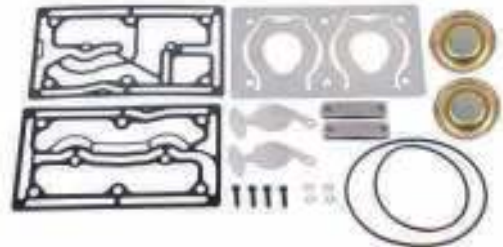

Repair Kit

90187514

Cylinder Head

Dimensions M14

OT901418

Valve Kit

901855

Crankcase