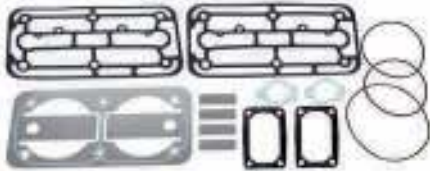

OT901486

Repair Kit

OT90148601

Repair Kit

OT901450

Repair Kit

Oem Ref. No:
3936808
9111545130

Vehicle : CUMMINS

OT9145001

Repair Kit

Oem Ref. No:
9111545130

Vehicle : CUMMINS

OT901446

Repair Kit

Oem Ref. No:
RE528181

Vehicle : JOHN DEERE

OT90144601

Repair Kit

Oem Ref. No:
RE528181

Vehicle : JOHN DEERE

OT901414

Repair Kit

Oem Ref. No:
9111559202
D3972531
9111555140

Vehicle : CUMMINS

OT90141401

Repair Kit

Oem Ref. No:
9111555140

Vehicle : CUMMINS

OT901358

Repair Kit

Vehicle : IVECO

OT90135801

Repair Kit

Vehicle : IVECO

OT901311

Repair Kit

Vehicle : TUFLO 400

OT90131101

Repair Kit

Vehicle : TUFLO 400